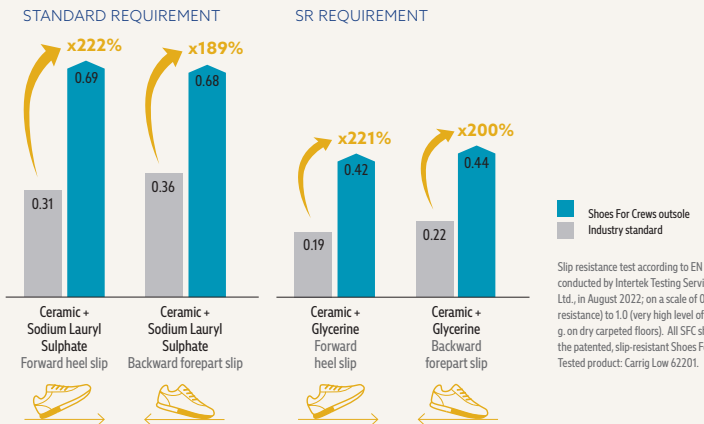

DATA GUIDE	
Certification:	EN ISO 20347:2022 [OB E SR]
Upper Material:	Leather
Lining Material:	Recycled Polyester
Midssole Material:	Recycled EVA
Outsole Material:	Rubber
Safety Toe Cap:	N/A

Click or scan QR code
To view certificate

- EXTREMELY SLIP-RESISTANT OUTSOLE**
 - Exceeds the industry norm SR according to EN ISO 20344:2021 slip resistance test
- TRIPGUARD**
 - Allows ease of movement between different surfaces
 - Added depth for improved durability and wear time
 - Larger surface covered by the outsole provides better slip-resistance

TESTING THE SLIP RESISTANCE OF OUR SFC OUTSOLE [EN ISO 20344:2021]

Energy absorbing heel construction

Removable cushioned insole - recycled EVA

Weight (per shoe):
451 grams
(based on size 42)

Also available: