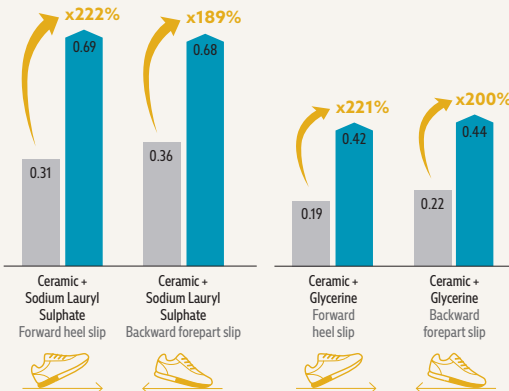

TESTING THE SLIP RESISTANCE OF OUR SFC OUTSOLE [EN ISO 20344:2021]

STANDARD REQUIREMENT

SR REQUIREMENT