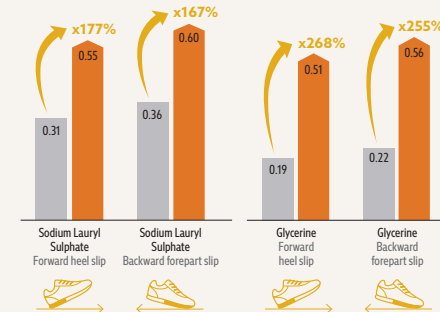

TESTING THE SLIP RESISTANCE OF OUR 4SG FOUR SEASONS GRIP OUTSOLE [EN ISO 20344:2021]